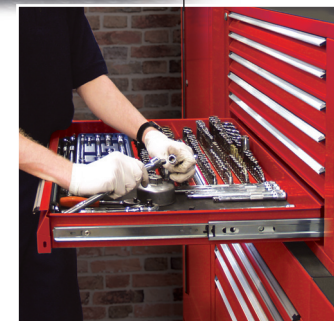

Tall Cabinet

The perfect storage solution for bulky leathers and branded apparel

Wash up area

Integrated sink, towel dispenser and waste bin ensure a clean and safe working environment

Square peg panels

Provide extra storage for small hand held tools through the use of a range of hooks and clips

Tool cabinet

Teamed with a colour coordinated top box with foam inlays, the two provide ample storage for a variety of tools

DURA[®]

Fitted Garages

To find out more about how a member of our garage design team can help to transform your garage or to arrange to visit our showroom, please contact us.