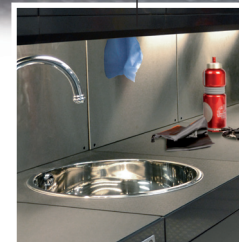

To ensure a safe and clean working environment we have designed a wash up area featuring an integrated towel and glove dispenser above a sink. To complete your new modular cabinet system we've selected a range of base and wall storage cabinets with built-in shelves, these are the perfect storage solution for bike care products and accessories.

Our cyclist garage wouldn't be complete without the addition of wall mounted storage, StoreWall. When used in conjunction with the Cycloc Solo, we can create bike storage that declutters your floor and creates a beautifully organised garage. Combine your wall storage run with a selection of utility hooks to store larger equipment such as wheels, removable saddles and handle bars.

Storewall

Flexible wall mounted storage to house both small and bulky items

Tool cabinet

A variety of lockable drawer combinations in a compact footprint

PVC Flooring

Easy to install interlocking tiles that create a perfect noise and thermal barrier

Wash-up area

Integrated sink, towel dispenser and waste bin ensure a clean and safe working environment

Cycloc

Revolutionary secure bike storage that seamlessly integrates with Storewall

DURA[®]

Fitted Garages