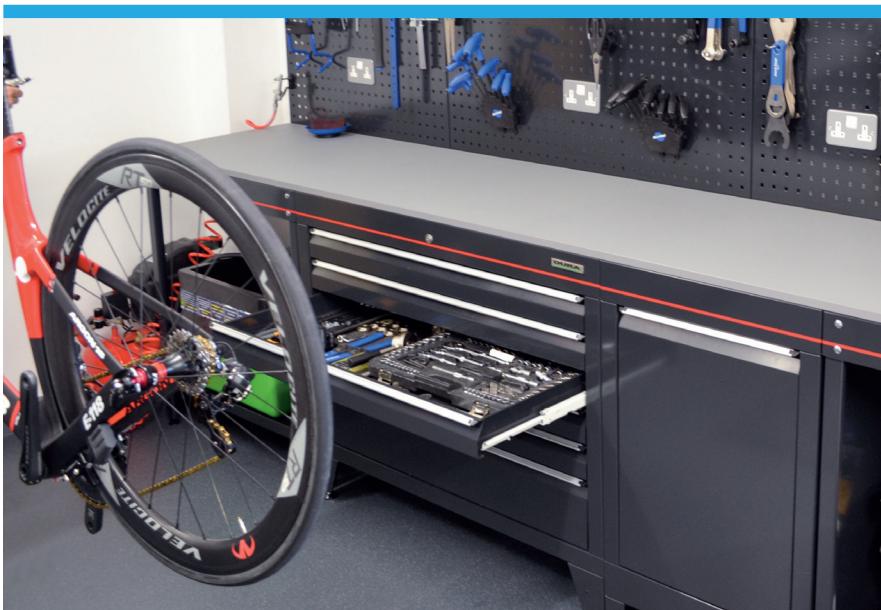

Do you need more space in your garage?

Cycling involves a whole range of gear, the mix of bikes, wheels, clothing, and care products can get out of control.

With this in mind we've taken every requirement of the modern cyclist to create a garage where everything has a place. Firstly, we've included a 1200mm wide tool storage cabinet with inset foams to ensure you have all the right tools to hand when working on your bike.

To ensure a safe and clean working environment we have designed a wash up area featuring an integrated towel and glove dispenser above a sink. To complete your new modular cabinet system we've selected a range of base and wall storage cabinets with built-in shelves, these are the perfect storage solution for bike care products and accessories.

Our cyclist garage wouldn't be complete without the addition of wall mounted storage, StoreWall. When used in conjunction with the Cycloc Solo, we can create bike storage that declutters your floor and creates a beautifully organised garage. Combine your wall storage run with a selection of utility hooks to store larger equipment such as wheels, removable saddles and handle bars.

Our final solution is an effective floor covering; Whether you use durable and easy to install PVC floor tiles or create a more elegant finish with a selection of heavy-duty porcelain tiles, installing a flooring solution will help to keep the garage warm, dust-free and clean.